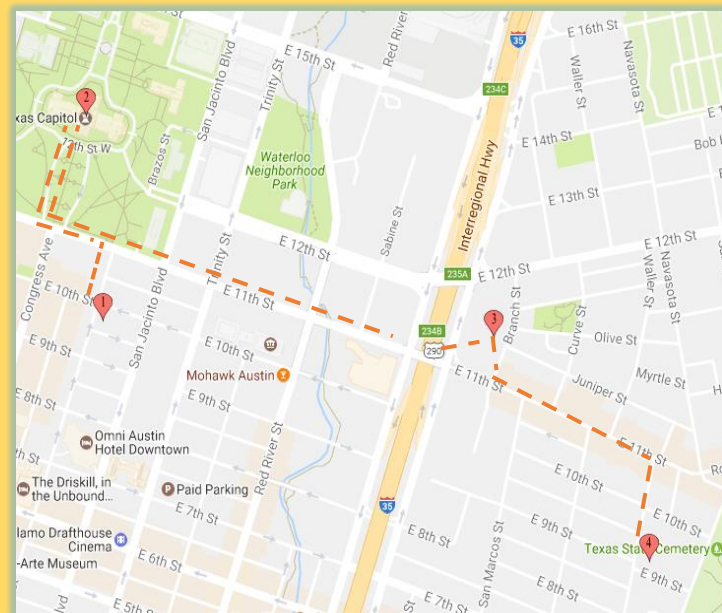

- 5:30 pm Mass at Saint Mary Cathedral; procession to begin immediately after Mass.
- Four temporary altars will be set up on the way of the procession. See map. →
- Procession to end with Benediction at Our Lady of Guadalupe in East Austin.

Free parking is available in the garage behind the Cathedral (church will validate your ticket). A shuttle will be provided to return walkers to the Cathedral from Our Lady of Guadalupe.

Procession Route

Saint Mary Cathedral
203 E. 10th Street

Texas State Capitol
1100 Congress Avenue

Our Lady of Guadalupe
1206 E. 9th Street

LA PROCESION DE CORPUS CHRISTI

Catedral de Santa María • Sabado 2 de Junio

"Cristo camina junto a nosotros como nuestra fuerza y nuestro alimento para el viaje, y nos capacita para convertirnos en testigos de la esperanza". -San Juan Pablo II

Ruto de la Procesión

Saint Mary Cathedral
203 E. 10th Street

Texas State Capitol
1100 Congress Avenue

Our Lady of Guadalupe
1206 E. 9th Street