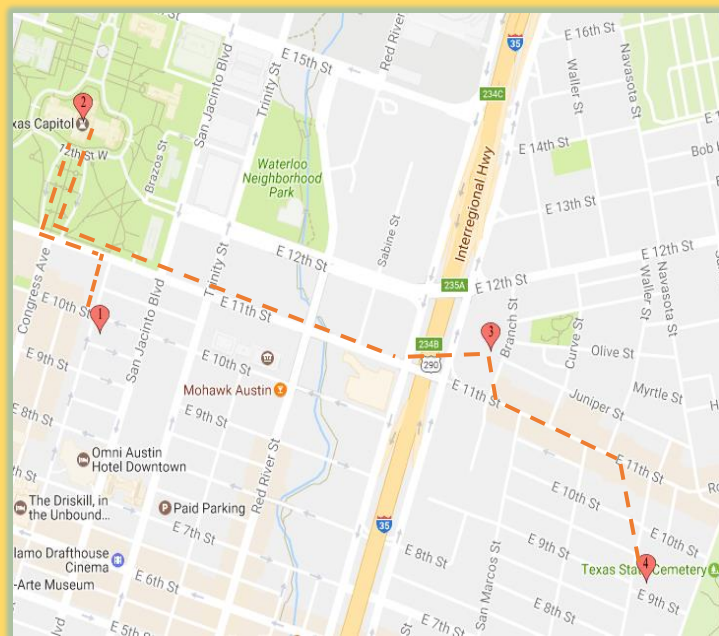

- 5:30 pm Mass at Saint Mary Cathedral; procession to begin immediately after Mass.
- Four temporary altars will be set up on the way of the procession. See map. →
- Procession to end with Benediction at Our Lady of Guadalupe in East Austin.

Free parking is available in the garage behind the Cathedral (church will validate your ticket). A shuttle will be provided to return walkers to the Cathedral from Our Lady of Guadalupe.

Procession Route

Saint Mary Cathedral
203 E. 10th Street

Texas State Capitol
1100 Congress Avenue

Our Lady of Guadalupe
1206 E. 9th Street

LA PROCESION DE CORPUS CHRISTI

Catedral de Santa María • Sabado 2 de Junio

"Cristo camina junto a nosotros como nuestra fuerza y nuestro alimento para el viaje, y nos capacita para convertirnos en testigos de la esperanza". -San Juan Pablo II

Ruto de la Procesión

Saint Mary Cathedral
203 E. 10th Street

Texas State Capitol
1100 Congress Avenue

Our Lady of Guadalupe
1206 E. 9th Street